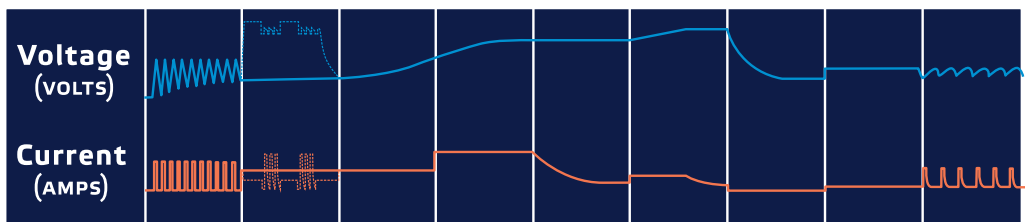

The new 9-Stage charging process allows for seamless performance and true reliability and can be left on 24/7 to ensure your battery is always maintained and left fully charged.

Fully automatic, this powerful little unit also contains a patented rejuvenation and equalisation stage to Extend the Life of your Battery and if that wasn't all, it allows you to select different battery types and charge rates. It also boasts a low power consumption mode.

- SMART CHARGE**
AUTOMATIC REJUVENATION
- SAFETY TIMERS**
PREVENTS OVERCHARGING
- MULTI STAGE**
FOR MAXIMUM BATTERY LIFE
- UNIVERSAL**
AGM, GEL, WET & CALCIUM
- ADJUSTABLE**
SELECTABLE BATTERY TYPE
- MULTI PURPOSE**
SELECTABLE OUTPUT